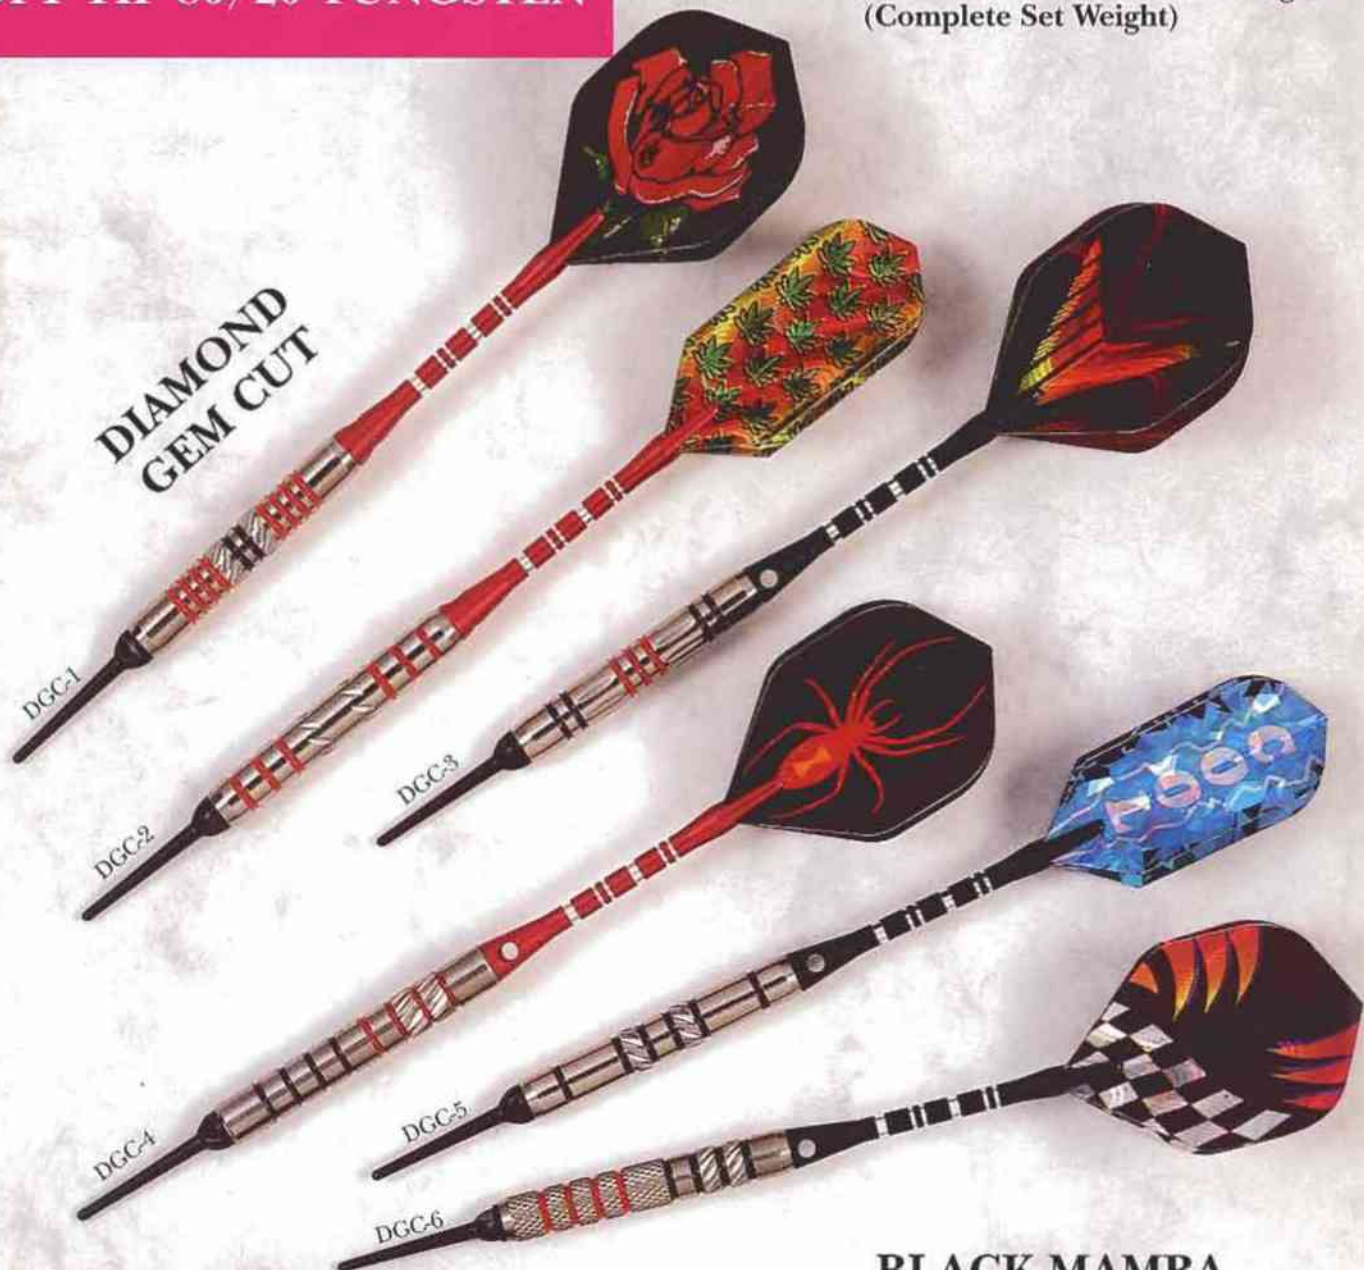

SOFT TIP 80/20 TUNGSTEN

All Darts 2BA-2BA and available 16 or 18gms
(Complete Set Weight)

**DIAMOND
GEM CUT**

**BLACK MAMBA
(faceted)**

EXTERMINATOR

FLIGHTS AND SHAFTS MAY VARY