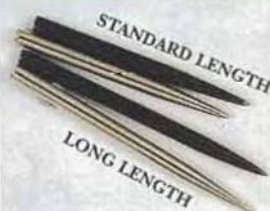

REPLACEMENT DART POINTS